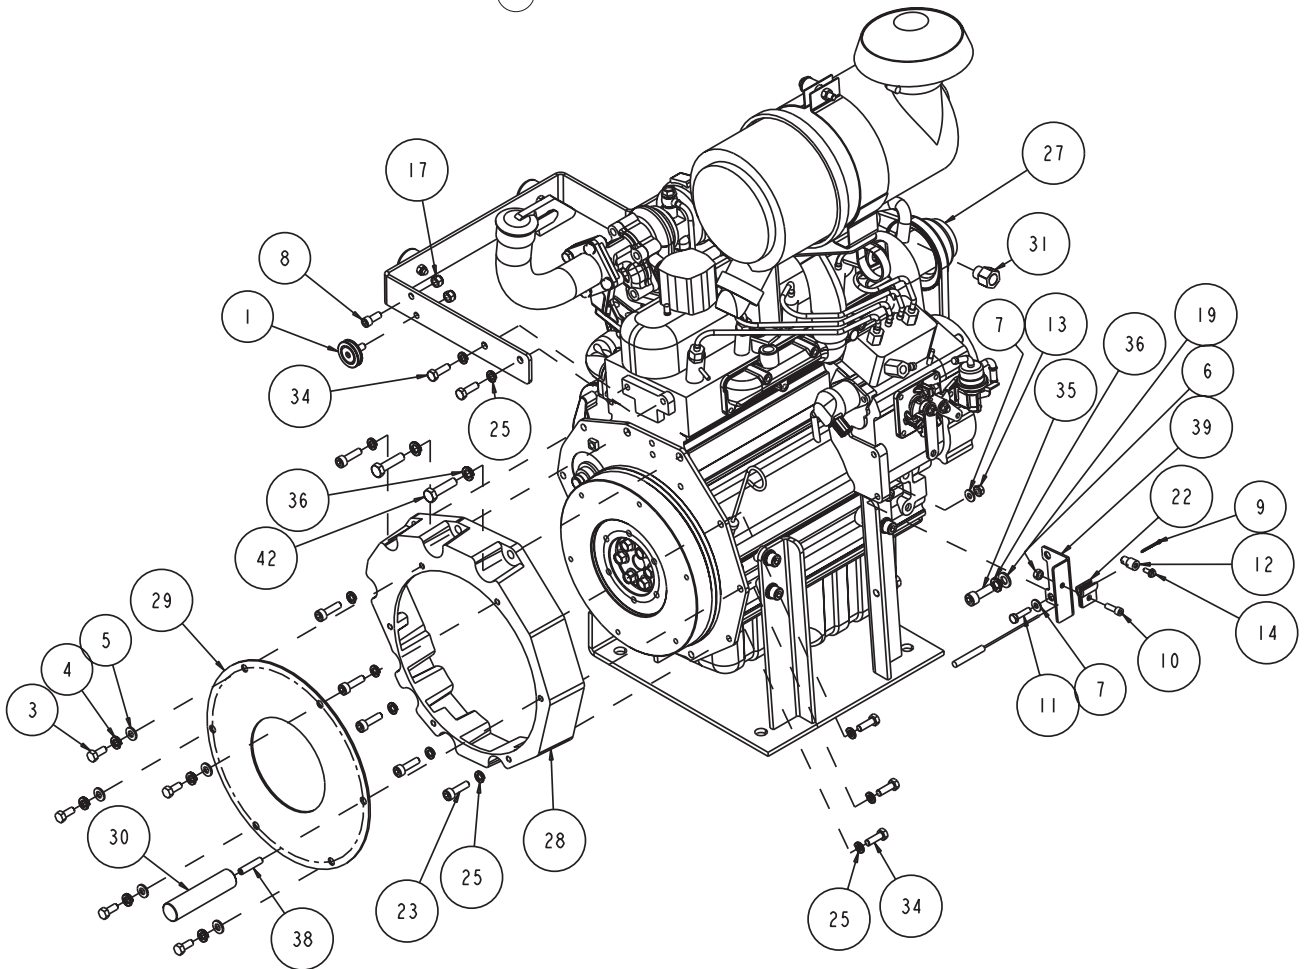

Part# 167507