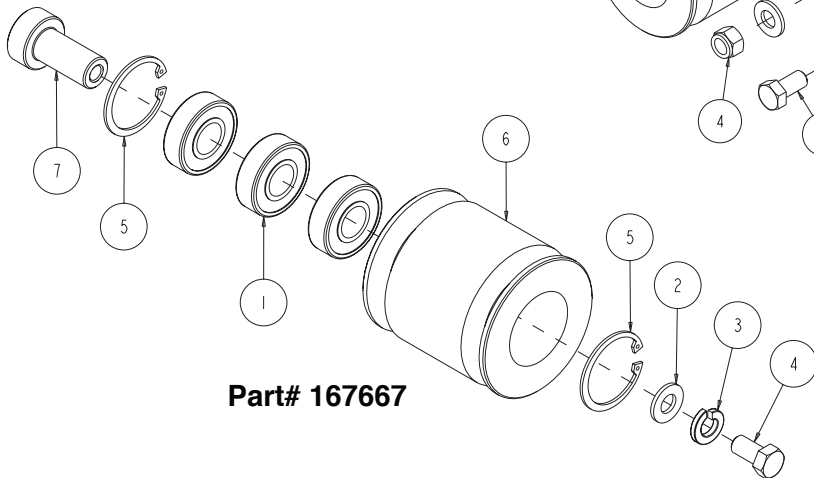

Part# 167222

Part# 167666

Part# 167667

<b>MK-4000KB Assembly Instrument Panel Part# 167222</b>			
ITEM	DESCRIPTION	PART #	QTY
1	SCREW, 1/4-20 X 3/4 FLAT HEAD PHILLIPS	154657	1
2	PLUG, 1/2 FLUSH HEAD BUTTON	156779	2
3	PANEL, INSTRUMENT (COMP)	160909-KB	1
4	CONTROL, THROTTLE-COMP	162616-KB	1
5	KNOB, DEPTH INDICATOR (COMP)	162629	1
6	POINTER, DEPTH INDICATOR	162630	1
7	ASSY, DEPTH INDICATOR	162881	1
8	LIGHT, 1/2" DIA, PANEL, RED	163938	2
9	LIGHT, 1/2" DIA, PANEL, GREEN	163939	1
10	GAUGE, FUEL, ANALOG	164151	1
11	GAUGE, TACH, DIESEL	164152-D	1
12	GAUGE, TEMP, 2"	167501	1