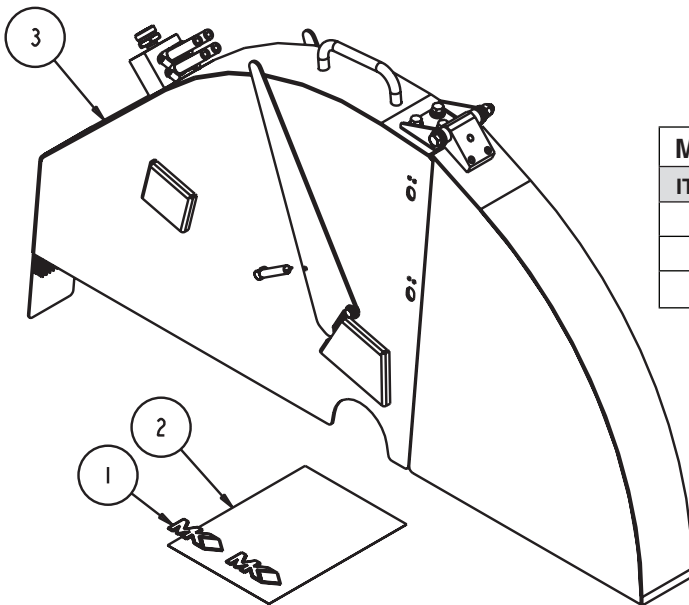

MK-4000KB Assembly 36" Blade Guard Part# 168279-36-WH			
ITEM	DESCRIPTION	PART #	QTY
1	LOGO, MK ADHESIVE	157914	2
2	SHEET, WARNING LABELS, CONCRETE	166009	1
3	ASSY, BLADE GUARD 36", WHITE	168279-36-WH	1