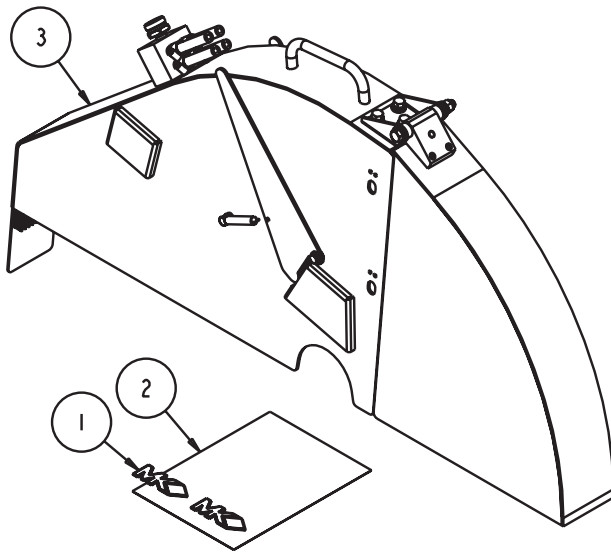

MK-4000KB Assembly 30" Blade Guard Part# 168279-30-WH			
ITEM	DESCRIPTION	PART #	QTY
1	LOGO, MK ADHESIVE	157914	2
2	SHEET, WARNING LABELS, CONCRETE	166009	1
3	ASSY, BLADE GUARD 30", WHITE	168279-30-WH	1