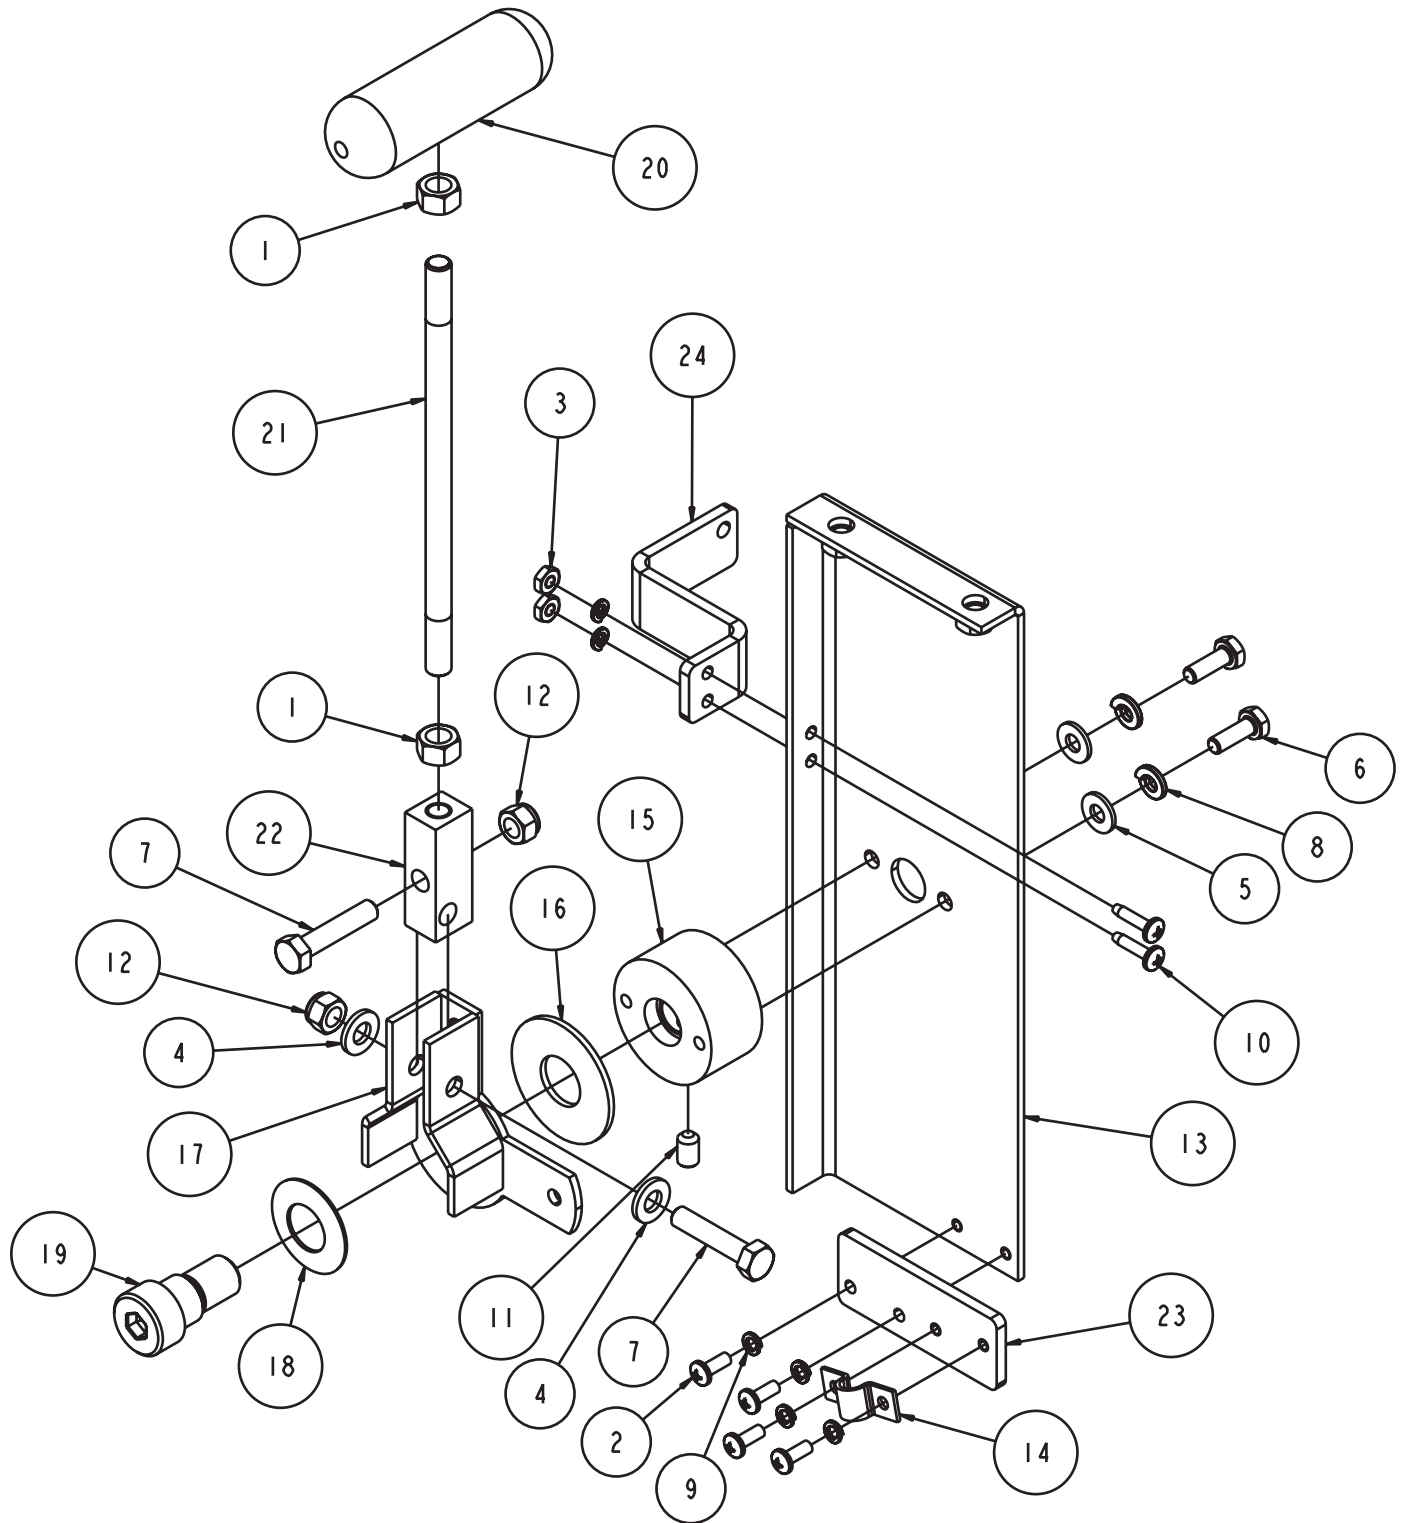

Part# 167226

MK-4000KB Concrete Saw Assembly, Controlhead Part# 167226			
ITEM	DESCRIPTION	PART #	QTY
1	NUT, 3/8-16 HEX	101188	2
2	SCREW, 10-24 X 1/2 PAN HEAD PHILLIPS	151744	4
3	NUT, 10-24 HEX	151749	2
4	WASHER, 5/16 SAE FLAT	151754	2
5	WASHER, 1/4 SAE FLAT	151915	2
6	SCREW, 1/4-20 X 3/4 HEX HEAD	152370	2
7	SCREW, 5/16-18 X 1-1/2 HEX HEAD	152467	2
8	WASHER, 1/4 SPLIT LOCK	152591	2
9	WASHER, #10 SPLIT LOCK	153684	6
10	SCREW, PAN HD PHIL MS 10-24X3/4	156641	2
11	SCREW, 5/16 - 18 X 3/8 SOCKET HEAD SET	157084	1
12	NUT, 5/16-18 NYLOK HEX	158289	2
13	BRACKET, FNR CONTROL	162634	1
14	CLAMP, 30 SERIES CONDUIT	162860	1
15	JOURNAL, FNR CONTROL	162889	1
16	WASHER, 2.0 X .812 X .088 NYLON	162890	1
17	BRACKET, FNR PIVOT	162891	1
18	SPRING, 1.50 X .755 X .045, DISK	162892	1
19	SCREW, 3/4 X 1/2 SOCKET HEAD SHOULDER	162893	1
20	HANDLE, FNR GRIP	167227	1
21	BAR, FNR HANDLE	167228	1
22	BLOCK, FNR HANDLE	167229	1
23	PLATE, FNR CABLE	167230	1
24	BRACKET, FNR SPRING	167231	1