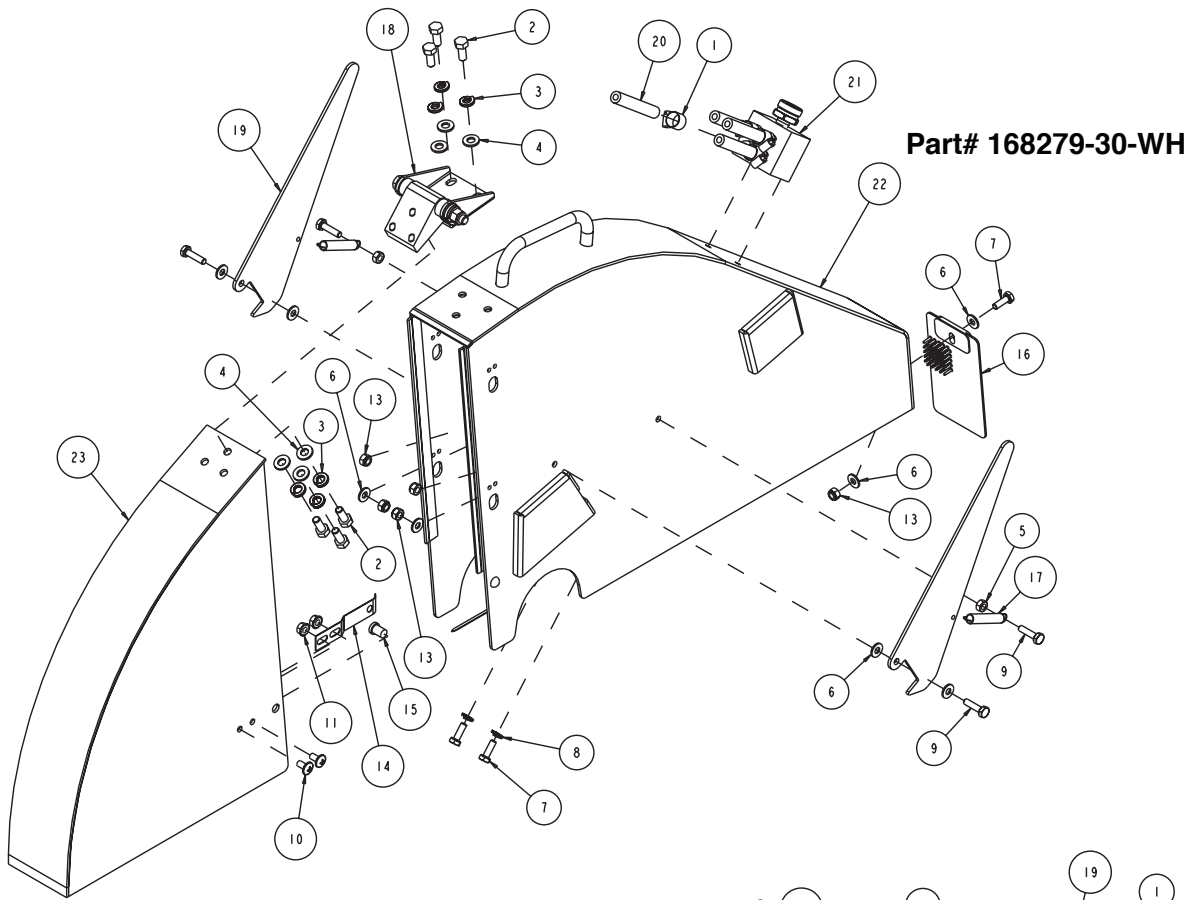

MK-4000KB Assembly 30" Blade Guard Part# 168279-30-WH			
ITEM	DESCRIPTION	PART #	QTY
1	CLAMP, 5/8 HOSE	151198	4
2	SCREW, HEX HD, CAP, 5/16-18 X 3/4	151369	6
3	WASHER, LOCK, SPLIT, 5/16	151747	6
4	WASHER, 5/16 SAE FLAT	151754	6
5	NUT, 1/4-20 HEX	151893	2
6	WASHER, 1/4 SAE FLAT	151915	8
7	SCREW, HEX HD, 1/4-20 X 3/4	152370	3
8	WASHER, 1/4 SPLIT LOCK	152591	2
9	SCREW, HEX HD CAP, 1/4-20 X 1	152676	4
10	SCREW, 1/4-20 X 1/2 TRUSS HEAD	153880	2
11	NUT, HEX TW, 1/4-20	153941	2
12	TIE, NYLON CABLE, 1/8 X 4, BLACK	158528	4
13	NUT, HEX 1/4-20 NYLOK	159857	5
14	LOCK, BLADE GUARD	159998	1
15	BUTTON, RELEASE	159999	1
16	GUARD, SPLASH	160310-NL	1
17	SPRING, EXTENSION	160875	2
18	ASSY, HINGE	163979	1
19	LATCH, 30" BLADE GUARD	165874	2
20	HOSE, VINYL, 1/4 X 1/2 (24"L)	167620	4
21	ASSY, WATER MANIFOLD, 4T	167625	1
22	GUARD, 30" REAR BLADE, WHITE	168277-30-WH	1
23	GUARD, 30" FRONT BLADE, WHITE	168278-30-WH	1

MK-4000KB Assembly 36" Blade Guard Part# 168279-36-WH			
ITEM	DESCRIPTION	PART #	QTY
1	CLAMP, 5/8 HOSE	151198	4
2	SCREW, HEX HD, CAP, 5/16-18 X 3/4	151369	6
3	WASHER, LOCK, SPLIT, 5/16	151747	6
4	WASHER, 5/16 SAE FLAT	151754	6
5	NUT, 1/4-20 HEX	151893	2
6	WASHER, 1/4 SAE FLAT	151915	8
7	SCREW, HEX HD, 1/4-20 X 3/4	152370	3
8	WASHER, 1/4 SPLIT LOCK	152591	2
9	SCREW, HEX HD CAP, 1/4-20 X 1	152676	4
10	SCREW, 1/4-20 X 1/2 TRUSS HEAD	153880	2
11	NUT, HEX TW, 1/4-20	153941	2
12	TIE, NYLON CABLE, 1/8 X 4, BLACK	158528	4
13	NUT, 1/4-20 NYLOK	159857	5
14	LOCK, BLADE GUARD	159998	1
15	BUTTON, RELEASE	159999	1
16	GUARD, SPLASH	160310-NL	1
17	SPRING, EXTENSION	160875	2
18	ASSY, HINGE	163979	1
19	HOSE, VINYL, 1/4 X 1/2 (24"L)	167620	4
20	ASSY, WATER MANIFOLD, 4T	167625	1
21	LATCH, 36" BLADE GUARD	167658	2
22	GUARD, 36" REAR BLADE, WHITE	168277-36-WH	1
23	GUARD, 36" FRONT BLADE, WHITE	168278-36-WH	1