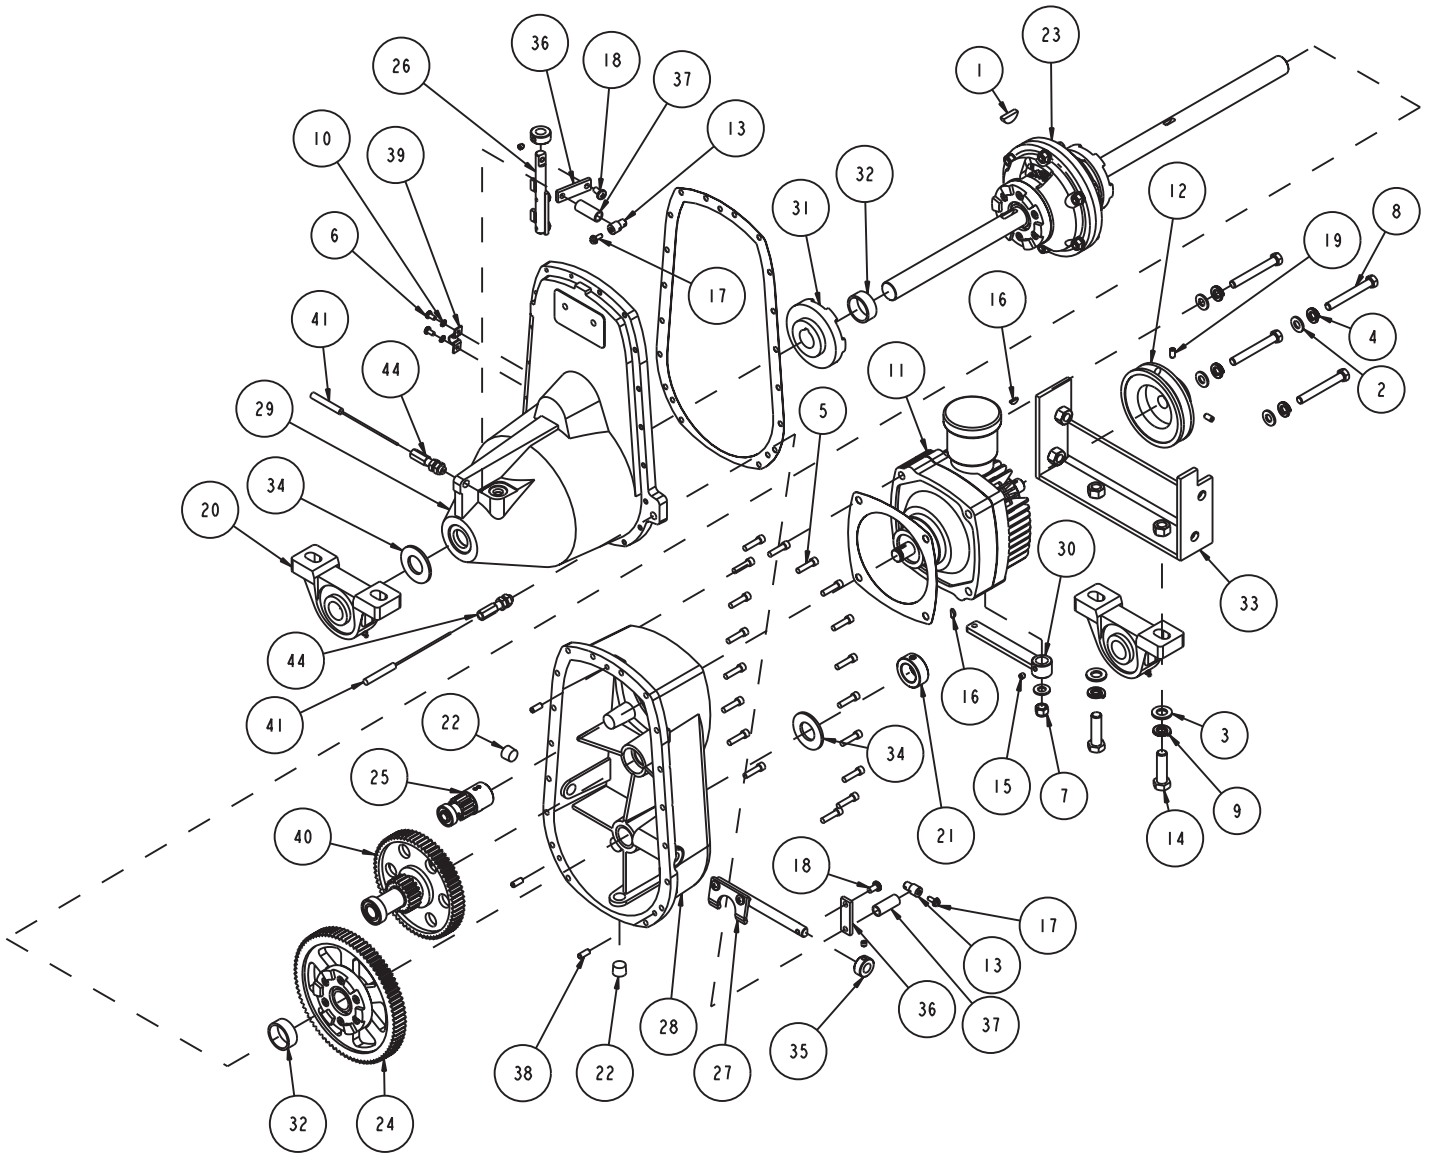

Part# 167198

MK-4000KB Concrete Saw Assembly, Transmission Part# 167198			
ITEM	DESCRIPTION	PART #	QTY
1	KEY, 1/4 X 1 WOODRUFF	150795	1
2	WASHER, 3/8 SAE FLAT	150923	5
3	WASHER, 1/2 SAE FLAT	150924	2
4	WASHER, 3/8 SPLIT LOCK	150925	4
5	SCREW, SOC HD CAP, 1/4-20 X 1	151049	18
6	SCREW, 10-24 X 3/8 PAN HEAD PHILLIPS	151097	2
7	NUT, 3/8-16 NYLOK HEX	152505	1
8	SCREW, 3/8-16 X 3 HEX HEAD CAP	153113	4
9	WASHER, 1/2 SPLIT LOCK	153524	2
10	WASHER, #10 SPLIT LOCK	153684	2
11	PUMP, TRANSMISSION	153783	1
12	PULLEY, A4.0 X 17mm BORE OFFSET	153826	1
13	PIN, WIRE STOP	153842	2
14	SCREW, 1/2-13 X 1-3/4 HEX HEAD CAP	153853	2
15	SCREW, SET CNE PT 1/4 -20 X 1/4	153864	1
16	KEY, WOODRUFF, 1/8 X 1/2	153865	2
17	SCREW, HEX HD FL 10-24X 5/16	154172	2
18	SCREW, 1/4-20 X 1/2 PAN HEAD PHILLIPS	155452	2
19	SCREW, 1/4-20 X 1/2 SOCKET HEAD SET	155804	2
20	BEARING, 1.0 ID PILLOW BLOCK	157924	2
21	COLLAR, 1.0 SHAFT	160849	1
22	PLUG, 3/8 NPT HEX SOCKET, GALV	161208	2
23	ASSY, DIFFERENTIAL	161232	1
24	ASSY, ENGAGEMENT GEAR	161233	1
25	ASSY, PUMP PINION	161235	1
26	ASSY, TRANS FORK 2	161236	1
27	ASSY, TRANS FORK I	161237	1
28	ASSY, TRANS CASE I	161248	1
29	ASSY, TRANS CASE 2	161250	1
30	LEVER, TRANS CONTROL	161263	1
31	PLATE, LOCKER, KEYED	161264	1
32	SPRING, 1.50D X 1.3 COMPRESSION	161279	2
33	BRIDGE, TRANS BEARING	161311	1
34	BEARING, 1 X 2 X 1/8 BRONZE THRUST	162623	2
35	COLLAR, 1/2 SHAFT	162633	2
36	LEVER, TRANS FORK	162673	2
37	SPRING, .56 OD X 1.38 COMPRESSION	162829	2
38	PIN, 1/4 X 5/8 DOWEL	162849	3
39	CLAMP, 30 SERIES CONDUIT	162860	1
40	ASSY, CHANGE GEAR	162883	1
41	CABLE, T2L CONTROL, L (COMP)	163935	2
42	OIL, 80-90 SAE GEAR	164971	1
43	SEALANT, HI-TEMP FORM-A-GASKET	164972	1
44	FITTING, THROTTLE CABLE END	169042	2
45	GASKET SET, TRANSMISSION	169465	1
46	SEALANT, GASKET, PT#2 (0.5 OZ)	169466	1