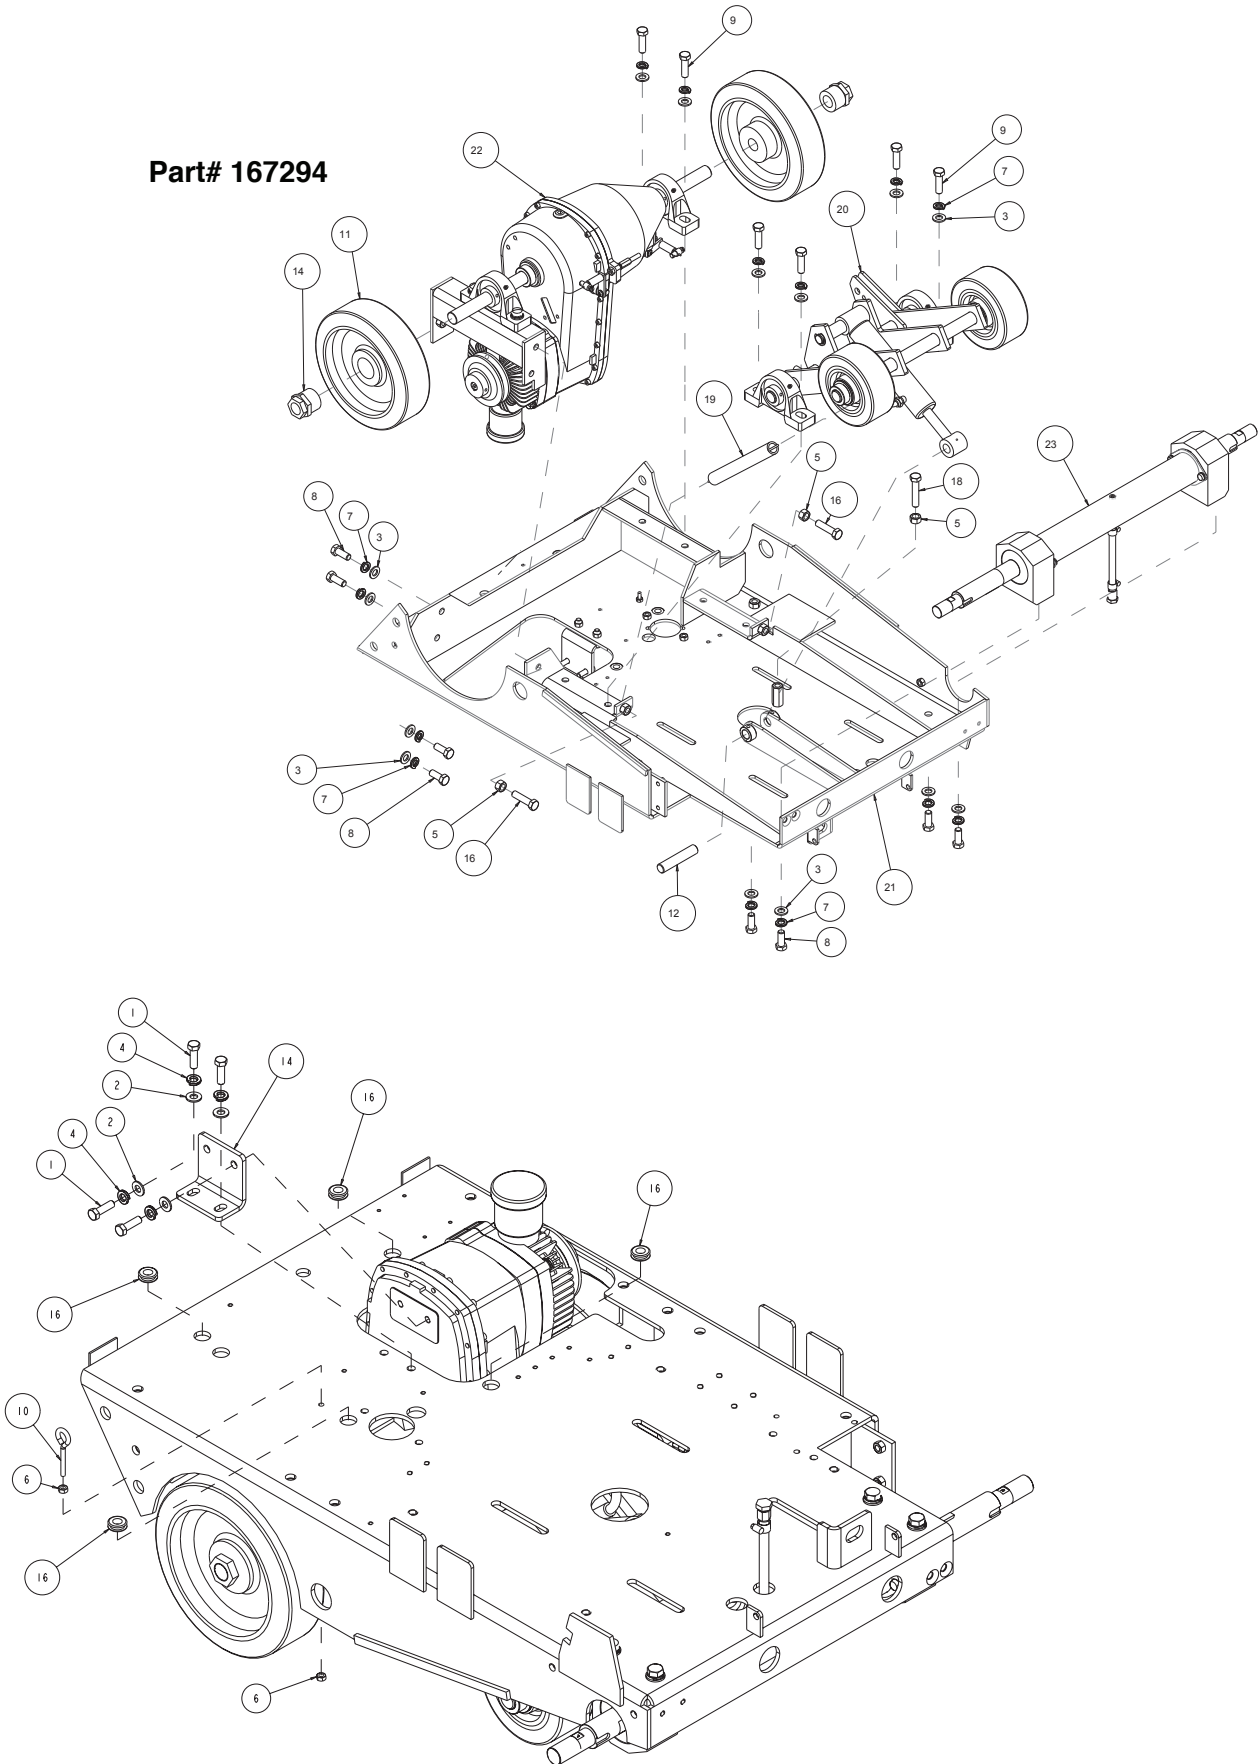

Part# 167294

MK-4000KB Concrete Saw Assembly, Frame Sub, Part# 167294			
ITEM	DESCRIPTION	PART #	QTY
1	SCREW, 3/8-16 X 1-1/4 HEX HEAD CAP	150774	4
2	WASHER, 3/8 SAE FLAT	150923	4
3	WASHER, 1/2 SAE FLAT	150924	14
4	WASHER, 3/8 SPLIT LOCK	150925	4
5	NUT, 1/2-13 HEX	151282	3
6	NUT, 1/4-20 HEX	151893	2
7	WASHER, 1/2 SPLIT LOCK	153524	14
8	SCREW, 1/2-13 X 1-1/4 HEX HEAD CAP	153532	8
9	SCREW, 1/2-13 X 1-3/4 HEX HEAD CAP	153853	6
10	EYEBOLT, 1/4-20 X 2	153887	1
11	WHEEL, 10 X 3 REAR	160960	2
12	PIN, ϕ3/4 X 3-1/2 CLEVIS	161164	1
13	BRACKET, TRANSMISSION	161244	2
14	BUSHING 1" KEYLESS HUB	161244	2
15	GROMMET, 1/2 X 1.0	162493	4
16	BOLT, 1/2-13 X 2.0 HEX HEAD TAP	162598	2
17	GREASE, MOBIL XHP222, 2 OZ	162604	1
18	BOLT, 1/2- 13 X 2- 1/2 HEX HEAD TAP	162605	1
19	SPRING, 1.0 X 7.0 X .135 EXTENTION	162830	1
20	ASSY, TRUCK, FRT PIVOT	165705	1
21	FRAME, WELDMENT MAIN	165706	1
22	ASSY, TRANSMISSION	167198	1
23	ASSY, BLADE SHIFT, KEYED, 35MM	169363	1