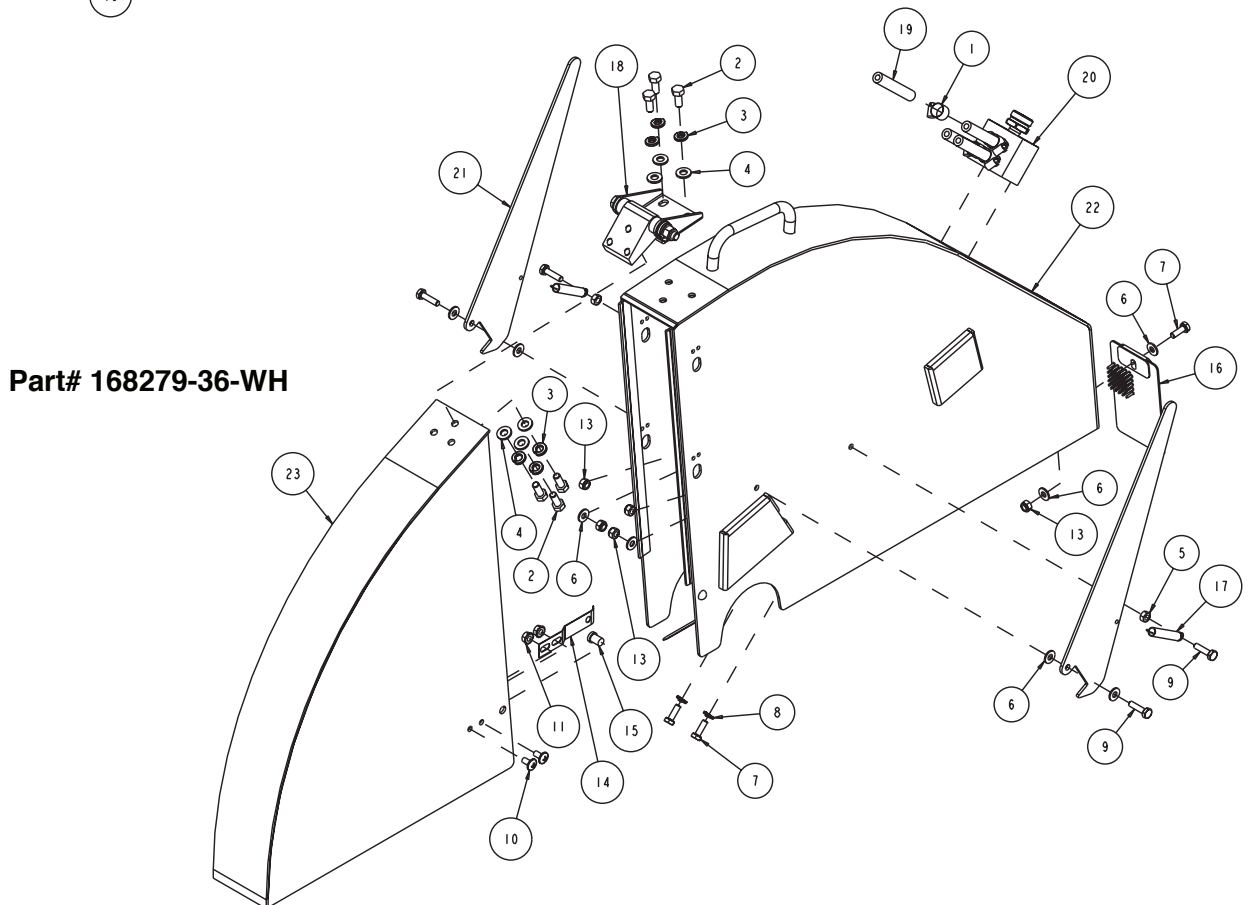

MK-4000KB Assembly 30" Blade Guard Part# 168279-30-WH			
ITEM	DESCRIPTION	PART #	QTY
1	CLAMP, 5/8 HOSE	151198	4
2	SCREW, HEX HD, CAP, 5/16-18 X 3/4	151369	6
3	WASHER, LOCK, SPLIT, 5/16	151747	6
4	WASHER, 5/16 SAE FLAT	151754	6
5	NUT, 1/4-20 HEX	151893	2
6	WASHER, 1/4 SAE FLAT	151915	8
7	SCREW, HEX HD, 1/4-20 X 3/4	152370	3
8	WASHER, 1/4 SPLIT LOCK	152591	2
9	SCREW, HEX HD CAP, 1/4-20 X 1	152676	4
10	SCREW, 1/4-20 X 1/2 TRUSS HEAD	153880	2
11	NUT, HEX TW, 1/4-20	153941	2
12	TIE, NYLON CABLE, 1/8 X 4, BLACK	158528	4
13	NUT, HEX 1/4-20 NYLOK	159857	5
14	LOCK, BLADE GUARD	159998	1
15	BUTTON, RELEASE	159999	1
16	GUARD, SPLASH	160310-NL	1
17	SPRING, EXTENSION	160875	2
18	ASSY, HINGE	163979	1
19	LATCH, 30" BLADE GUARD	165874	2
20	HOSE, VINYL, 1/4 X 1/2 (24"L)	167620	4
21	ASSY, WATER MANIFOLD, 4T	167625	1
22	GUARD, 30" REAR BLADE, WHITE	168277-30-WH	1
23	GUARD, 30" FRONT BLADE, WHITE	168278-30-WH	1

MK-4000KB Assembly 36" Blade Guard Part# 168279-36-WH			
ITEM	DESCRIPTION	PART #	QTY
1	CLAMP, 5/8 HOSE	151198	4
2	SCREW, HEX HD, CAP, 5/16-18 X 3/4	151369	6
3	WASHER, LOCK, SPLIT, 5/16	151747	6
4	WASHER, 5/16 SAE FLAT	151754	6
5	NUT, 1/4-20 HEX	151893	2
6	WASHER, 1/4 SAE FLAT	151915	8
7	SCREW, HEX HD, 1/4-20 X 3/4	152370	3
8	WASHER, 1/4 SPLIT LOCK	152591	2
9	SCREW, HEX HD CAP, 1/4-20 X 1	152676	4
10	SCREW, 1/4-20 X 1/2 TRUSS HEAD	153880	2
11	NUT, HEX TW, 1/4-20	153941	2
12	TIE, NYLON CABLE, 1/8 X 4, BLACK	158528	4
13	NUT, 1/4-20 NYLOK	159857	5
14	LOCK, BLADE GUARD	159998	1
15	BUTTON, RELEASE	159999	1
16	GUARD, SPLASH	160310-NL	1
17	SPRING, EXTENSION	160875	2
18	ASSY, HINGE	163979	1
19	HOSE, VINYL, 1/4 X 1/2 (24"L)	167620	4
20	ASSY, WATER MANIFOLD, 4T	167625	1
21	LATCH, 36" BLADE GUARD	167658	2
22	GUARD, 36" REAR BLADE, WHITE	168277-36-WH	1
23	GUARD, 36" FRONT BLADE, WHITE	168278-36-WH	1